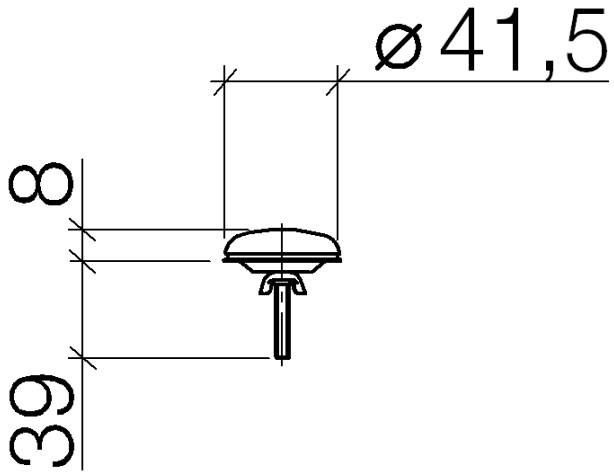

12 715 970

Fits: IMO, LULU, MADISON, MEM, TARA,
CL.1, LISSÉ, VAIA, META, CYO

	Matte White	12 715 970-10
	Chrome	12 715 970-00
	brushed chrome	12 715 970-04
	Brushed Platinum	12 715 970-06
	Platinum	12 715 970-08
	Durabrand (23kt Gold)	12 715 970-09
	Dark Chrome	12 715 970-19
	Light Gold	12 715 970-26
	Brushed Light Gold	12 715 970-27
	Brushed Durabrand (23kt Gold)	12 715 970-28
	Matte Black	12 715 970-33
	Brushed Bronze	12 715 970-42
	Brushed Champagne (22kt Gold)	12 715 970-46
	Champagne (22kt Gold)	12 715 970-47
	Brushed Chrome	12 715 970-93
	Brushed Dark Platinum	12 715 970-99

Cover for tap hole - Matte White

IMO

12 715 970

12 715 970

12 715 970

Parts for other
finishes can be found
here: [Chrome](#)